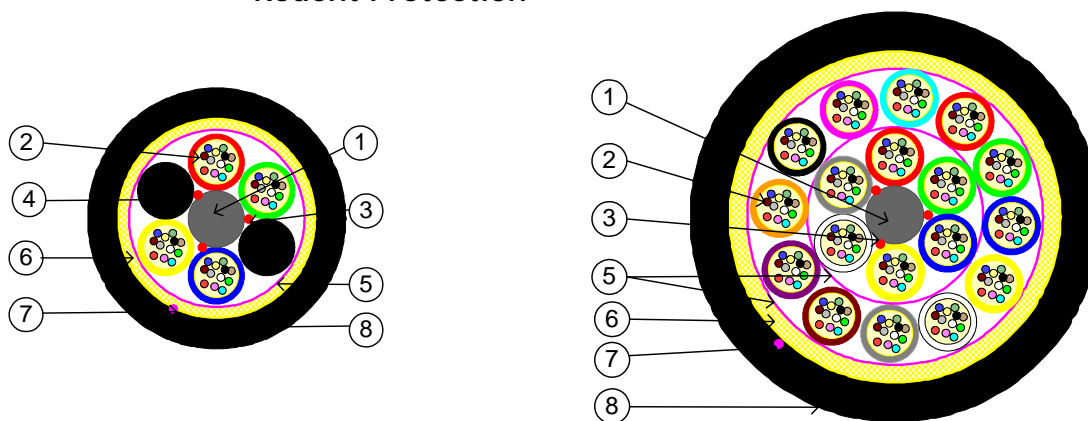

Cable construction and colour code

LTC RP

FO cable with stranded loose tubes
Rodent Protection

Description:

- 1 Centre element, FRP optional with over sheath
- 2 Water blocking yarns or tape
- 3 Loose tube with optical fibres (2, 4, 6, 8, 12 or 24 fibres per tube)
- 4 Filler
- 5 Water blocking tape
- 6 Glass yarn strength members (Rodent Protection)
- 7 Ripcord (optional)
- 8 Outer sheath (HDPE)

Standard Colours:

Fibres		Tubes	
Group 1	Group 2	Layer 1	Layer 2
1 Red	13 Red +t	1 Red	1 Red
2 Green	14 Green +t	2 Green	2 Green
3 Blue	15 Blue +t	3 Blue	3 Blue
4 Yellow	16 Yellow +t	4 Yellow	4 Yellow
5 White	17 White +t	5 White	5 White
6 Grey	18 Grey +t	6 Grey	6 Grey
7 Brown	19 Brown +t	7 Brown	7 Brown
8 Violet	20 Violet +t	8 Violet	8 Violet
9 Turquoise	21 Turquoise +t	9 Orange	9 Orange
10 Black	22 Natural	10 Black	10 Black
11 Orange	23 Orange +t	11 Pink	11 Pink
12 Pink	24 Pink +t	12 Turquoise	12 Turquoise
		13	13 Red
		14	14 Green
		15	15 Blue
		16	16 Yellow